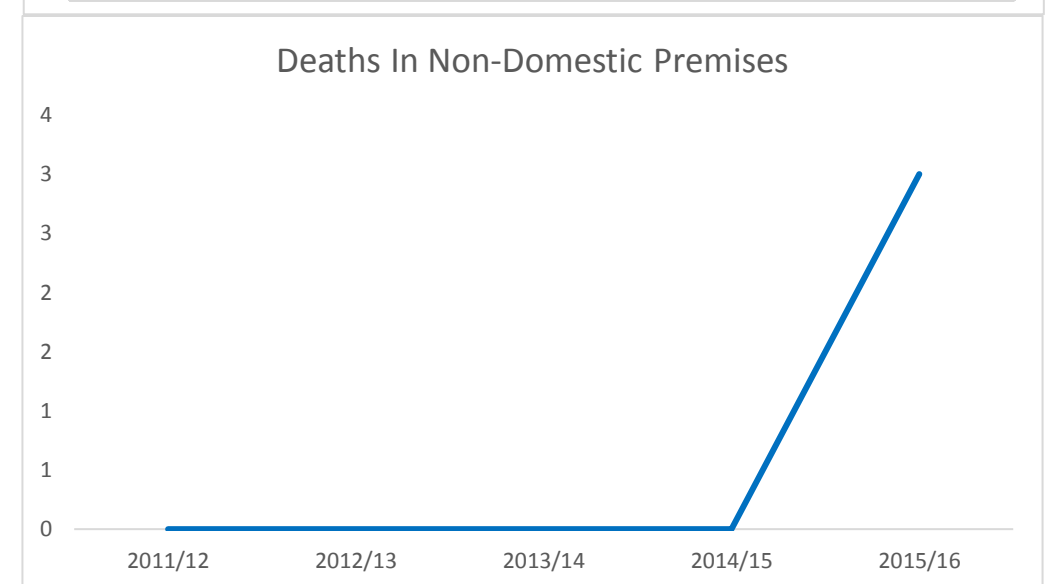

	2011/12	2012/13	2013/14	2014/15	2015/16
AFA False Alarms	1,946	1,656	1,491	1,251	1048

Deliberate Fires

	2011/12	2012/13	2013/14	2014/15	2015/16
Deliberate Property Fires	448	335	299	242	257
Deliberate Small Fires	1,735	1,116	1,244	1,325	1,007

Deaths

	2011/12	2012/13	2013/14	2014/15	2015/16
Deaths In Non-Domestic Premises	0	0	0	0	3

***** All 3 deaths were at the Bosley Incident at Wood Flour Mills*****

Injuries

	2011/12	2012/13	2013/14	2014/15	2015/16
Injuries In Non-Domestic Premises	3	4	2	2	8