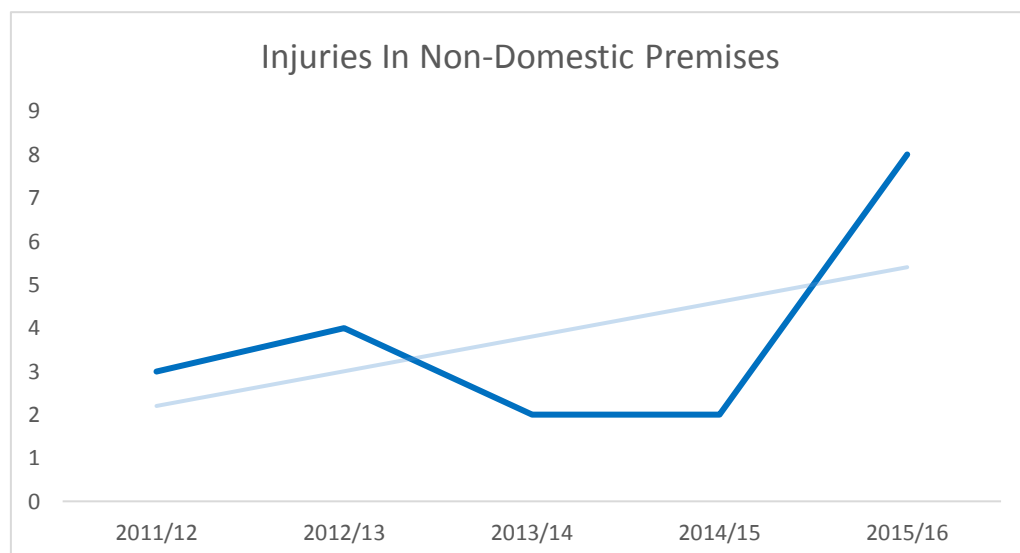

	2011/12	2012/13	2013/14	2014/15	2015/16
AFA False Alarms	1,946	1,656	1,491	1,251	1048

Deliberate Fires

	2011/12	2012/13	2013/14	2014/15	2015/16
Deliberate Property Fires	448	335	299	242	257
Deliberate Small Fires	1,735	1,116	1,244	1,325	1,007

Deaths

	2011/12	2012/13	2013/14	2014/15	2015/16
Deaths In Non-Domestic Premises	0	0	0	0	3

***** All 3 deaths were at the Bosley Incident at Wood Flour Mills*****

Injuries

	2011/12	2012/13	2013/14	2014/15	2015/16
Injuries In Non-Domestic Premises	3	4	2	2	8