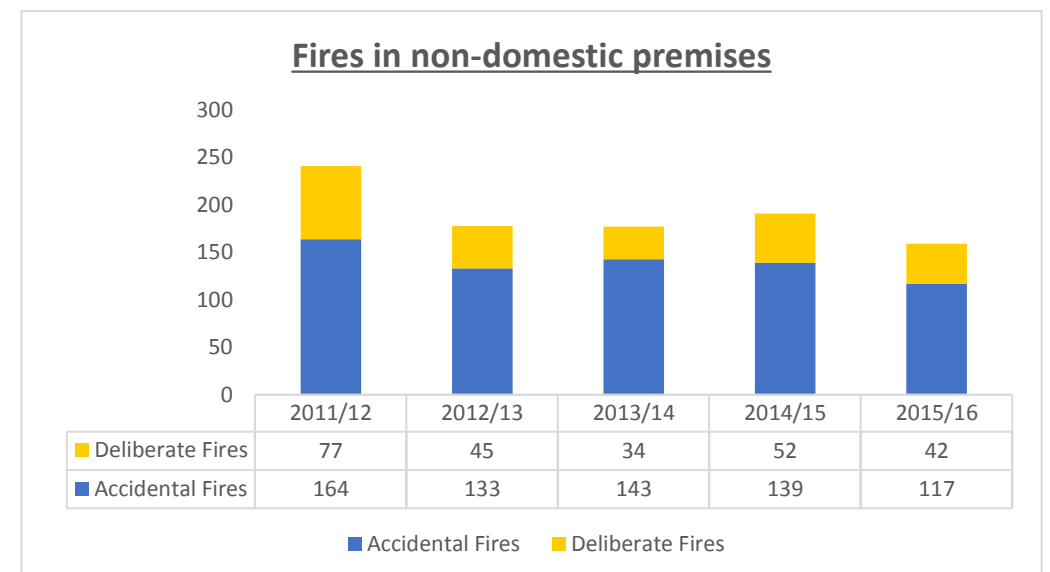

Fires in Non-Domestic Premises

	2011/12	2012/13	2013/14	2014/15	2015/16
Accidental Fires	164	133	143	139	117
Deliberate Fires	77	45	34	52	42
Total Fires in Non-Domestic Premises	241	178	177	191	159

AFA False Alarms

	2011/12	2012/13	2013/14	2014/15	2015/16
AFA False Alarms	1,946	1,656	1,491	1,251	1048

Deliberate Fires

	2011/12	2012/13	2013/14	2014/15	2015/16
Deliberate Property Fires	448	335	299	242	257
Deliberate Small Fires	1,735	1,116	1,244	1,325	1,007

Deaths

	2011/12	2012/13	2013/14	2014/15	2015/16
Deaths In Non-Domestic Premises	0	0	0	0	3

*** All 3 deaths were at the Bosley Incident at Wood Flour Mills***

Injuries

	2011/12	2012/13	2013/14	2014/15	2015/16
Injuries In Non-Domestic Premises	3	4	2	2	8

*** All 3 deaths were at the Bosley Incident at Wood Flour Mills***