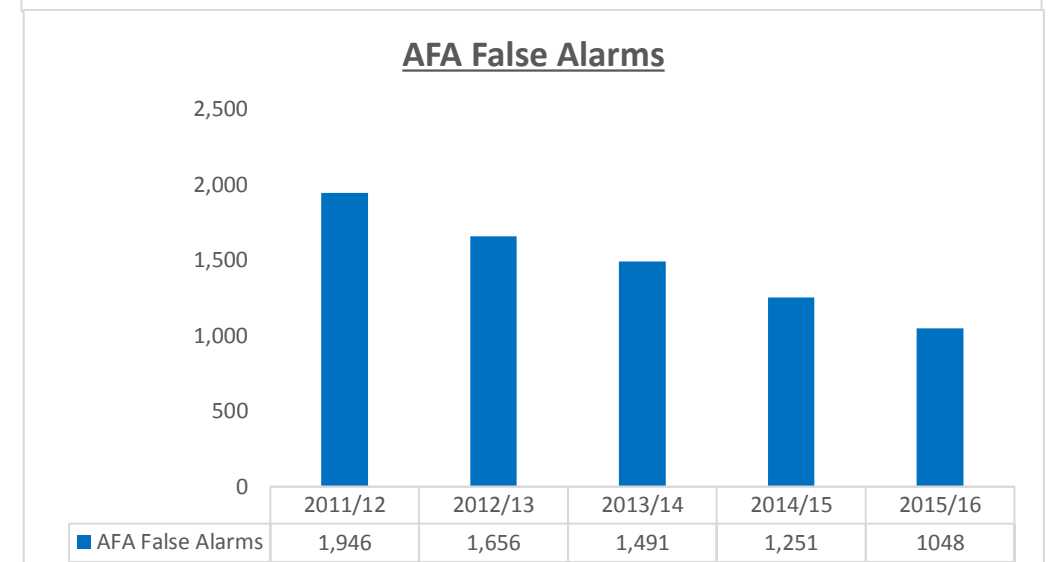

Fires in Non-Domestic Premises

	2011/12	2012/13	2013/14	2014/15	2015/16
Accidental Fires	164	133	143	139	117
Deliberate Fires	77	45	34	52	42
Total Fires in Non-Domestic Premises	241	178	177	191	159

AFA False Alarms

	2011/12	2012/13	2013/14	2014/15	2015/16
AFA False Alarms	1,946	1,656	1,491	1,251	1048

Deliberate Fires

	2011/12	2012/13	2013/14	2014/15	2015/16
Deliberate Property Fires	448	335	299	242	257
Deliberate Small Fires	1,735	1,116	1,244	1,325	1,007

Deaths

	2011/12	2012/13	2013/14	2014/15	2015/16
Deaths In Non-Domestic Premises	0	0	0	0	3

*** All 3 deaths were at the Bosley Incident at Wood Flour Mills***

Injuries

	2011/12	2012/13	2013/14	2014/15	2015/16
Injuries In Non-Domestic Premises	3	4	2	2	8

*** All 3 deaths were at the Bosley Incident at Wood Flour Mills***